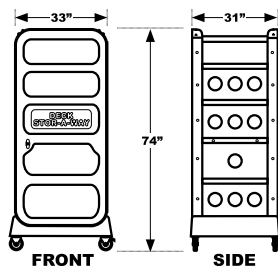

Patent #5,048,902

FEATURES:

- Single Full-Height Locking Door
- Durable All-Weather Construction
- Self-draining Removable Shelves*
- Fits Through Standard Sized Doorways
- Fully Ventilated
- Extra Storage in Door
- Swivel Casters (2 that lock)

SPECIFICATIONS:

EXTERIOR: 33"W x 31"D x 74"H (84cm x 79cm x 188cm)

INTERIOR: 28"W x 27"D x 64"H (71cm x 69cm x 163cm)

NOT FOR CHEMICAL STORAGE

*3 shelves are removable; 1 shelf permanently fastened for stability.