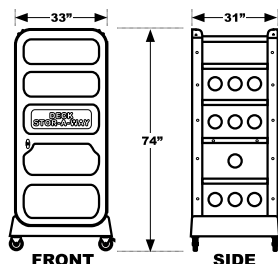

For ordering information, visit us **on the web** or call:

1-800-729-7514

TRIAD TECHNOLOGIES, INC.
105 Spencer Street, Syracuse, NY 13204
Tel.: (315) 422-7607 Fax: (315) 422-7629
Email: info@triadtec.com

SPECIFICATIONS:

EXTERIOR: 33"W x 31"D x 74"H (84cm x 79cm x 188cm)

INTERIOR: 28"W x 27"D x 64"H (71cm x 69cm x 163cm)

NOT FOR CHEMICAL STORAGE

*3 shelves are removable; 1 shelf permanently fastened for stability.